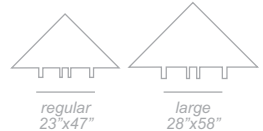

Large Delta Kite  
DL300

Reg. Delta Kite  
DL200

DL200

DL300

DL200

regular  
23"x47"

large  
28"x58"

06