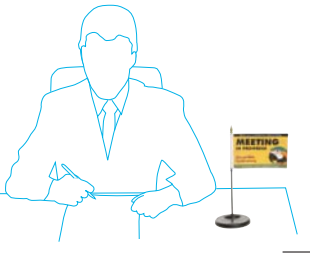

DESK & FIRM FLAGS

DESK FLAGS COMPLIMENT YOUR COMPANY IMAGE

FlagPro Desk Sets with our exclusive **Logo Base**® lets you double your exposure with CO-OP advertising and are extremely popular desk or countertop advertising specialties that really compliment a company's image. By utilizing our specially designed **Dual Flag Base**, a company is able to fly two flags at once: perhaps a company or team flag and American or state flag displayed side-by-side. Add our exclusive **Logo Disk**® for additional Co-op or advertising space. The **Firm Flag** feature stiffens the flag without draping. **Our Firm Flags Stand at Attention to Catch More Attention!**