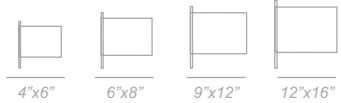

MW-46

HH-68

MW-912

HH-1216

10

**CUSTOM FLAGS ARE 100% POLYESTER & INCLUDES 2 COLOR IMPRINT**

Item #	Description	500	1000	2500	5000	10000+
HH-46	Flag 4"x6" w/ 10" Plastic Pole & Spearhead	2.30	2.10	2.00	1.90	
HH-68	Flag 6"x8" w/ 14" Plastic Pole & Spearhead	2.70	2.50	2.40	2.30	
HH-912	Flag 9"x12" w/20" Plastic Pole & Spearhead	3.70	3.40	3.30	3.20	CALL
HH-1216	Flag 12"x16" w/24" Plastic Pole & Spearhead	4.10	3.90	380	3.70	FOR
MW-46	Flag 4"x6" w/ MAGIC WAND Logo Disk/2 colors/1side	2.70	2.40	2.30	2.20	SPECIAL PRICES
MW-68	Flag 6"x8" w/ MAGIC WAND Logo Disk/2 colors/1side	3.10	2.80	2.70	2.60	
MW-912	Flag 9"x12" w/ MAGIC WAND Logo Disk/2 colors/1side	3.90	3.70	3.60	3.50	
MW-1216	Flag 12"x16" w/ MAGIC WAND Logo Disk/2 colors/1side	4.40	4.20	4.10	4.00	
	Second side imprint on Magic Wand Logo Disk/2 Colors/1 Side	.20/v	.18/v	.14/v	.12/v	
	Each additional color on flag	.20/v	.18/v	.15/v	.12/v	